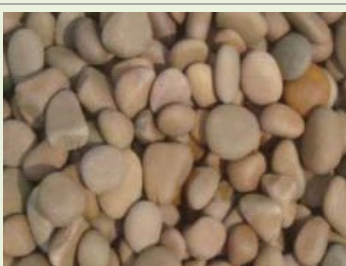

Pebbles

Pebbles are small roundish stones which could be either machine tumbled or natural. Pebbles are used as decorative and come in various colors and sizes.

Pathways, ponds, fountains, aquarium and natural ornamental jewelry are the most commonly found areas where these natural stones are used. These stones boost the beauty of the homes, offices, clubs, hotels and lawn

Aqua Onyx Tumbled Pebbles

Beige Natural River Pebbles

Beige Sandstone Tumbled Pebbles

Black Tumbled Chips

Black Natural River Pebbles

black onyx polished tumbled

black polished agate tumbled

blue onyx polished tumbled

brown natural river

camel brown color agate tumbled

chocolate natural river

crystal white onyx tumbled

We are exporting Natural Pebbles, Landscaping Pebbles, Rock Pebbles, Pond Stones, Snow White Quartzite, Polished Pebbles, Wet Pebbles, Granite Pebbles, Marble Pebbles, Onyx Pebbles, Aquarium chips, Color Pebbles, White river pebbles, Agate Pebbles etc for Garden and other decoration purposes

forest brown tumbled

forest green bidasar tumbled

granite tumbled natural

green color tumbled chips

green natural river

green onyx polished tumbled

grey color tumbled chips

grey natural river pebble