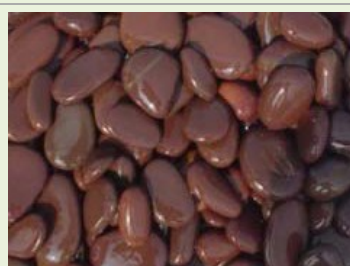

Pebbles

Pebbles are small roundish stones which could be either machine tumbled or natural. Pebbles are used as decorative and come in various colors and sizes.

Pathways, ponds, fountains, aquarium and natural ornamental jewelry are the most commonly found areas where these natural stones are used. These stones boost the beauty of the homes, offices, clubs, hotels and lawn

Aqua Onyx Tumbled Pebbles

Beige Natural River Pebbles

Beige Sandstone Tumbled Pebbles

Black Tumbled Chips

Black Natural River Pebbles

black onyx polished tumbled

black polished agate tumbled

blue onyx polished tumbled

brown natural river

camel brown color agate tumbled

chocolate natural river

crystal white onyx tumbled

We are exporting Natural Pebbles, Landscaping Pebbles, Rock Pebbles, Pond Stones, Snow White Quartzite, Polished Pebbles, Wet Pebbles, Granite Pebbles, Marble Pebbles, Onyx Pebbles, Aquarium chips, Color Pebbles, White river pebbles, Agate Pebbles etc for Garden and other decoration purposes

forest brown tumbled

forest green bidasar tumbled

granite tumbled natural

green color tumbled chips

green natural river

green onyx polished tumbled

grey color tumbled chips

grey natural river pebble